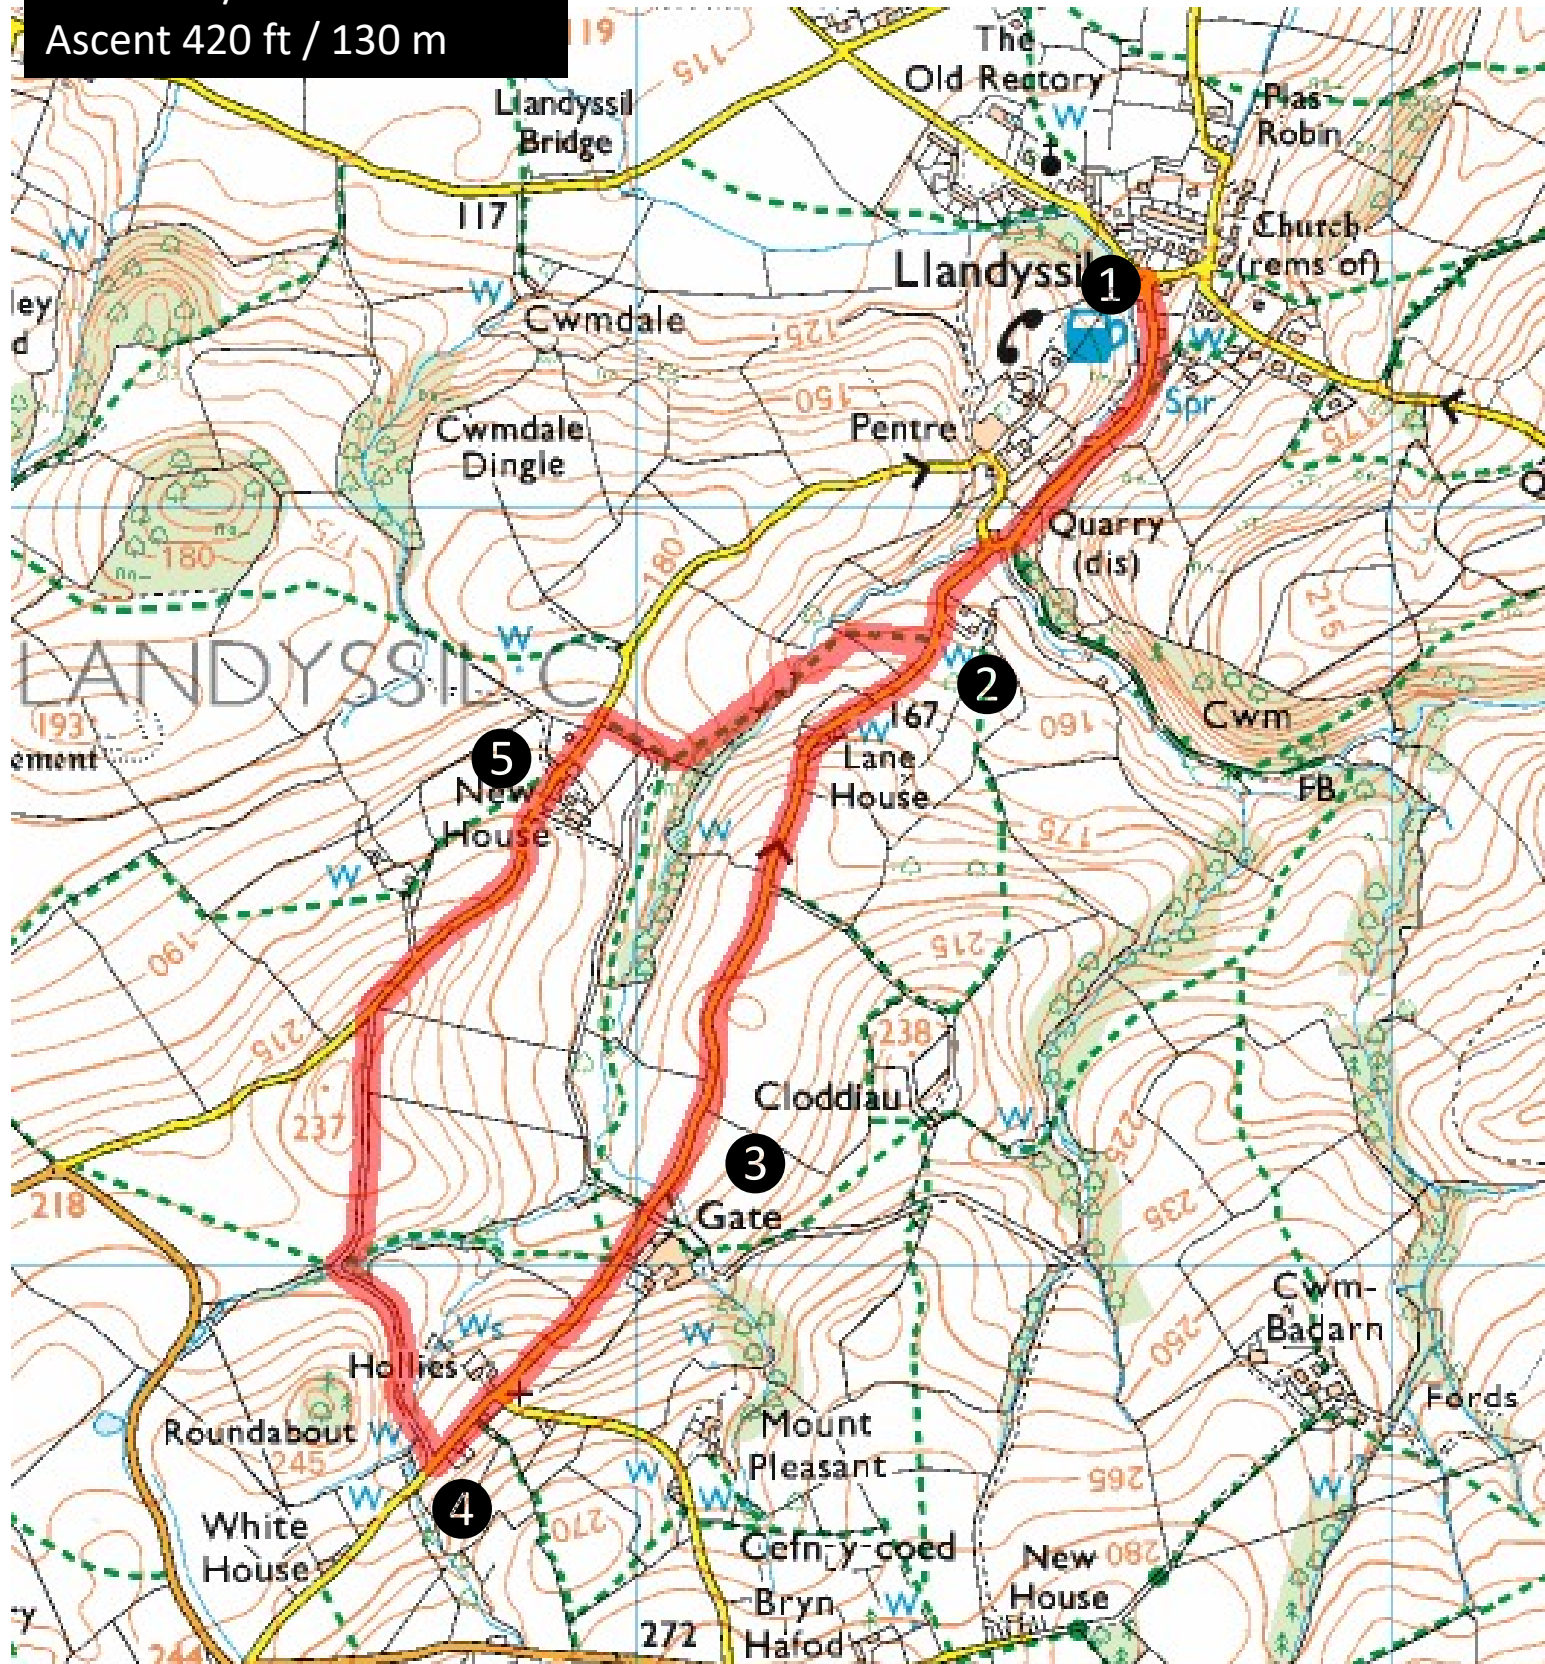

Wildflower Walk

2.6 miles / 4.2 km

Ascent 420 ft / 130 m

© Crown copyright

KEY

- ① Bus Shelter
- ② Tan House
- ③ Gate Farm
- ④ Green Lane
- ⑤ New House