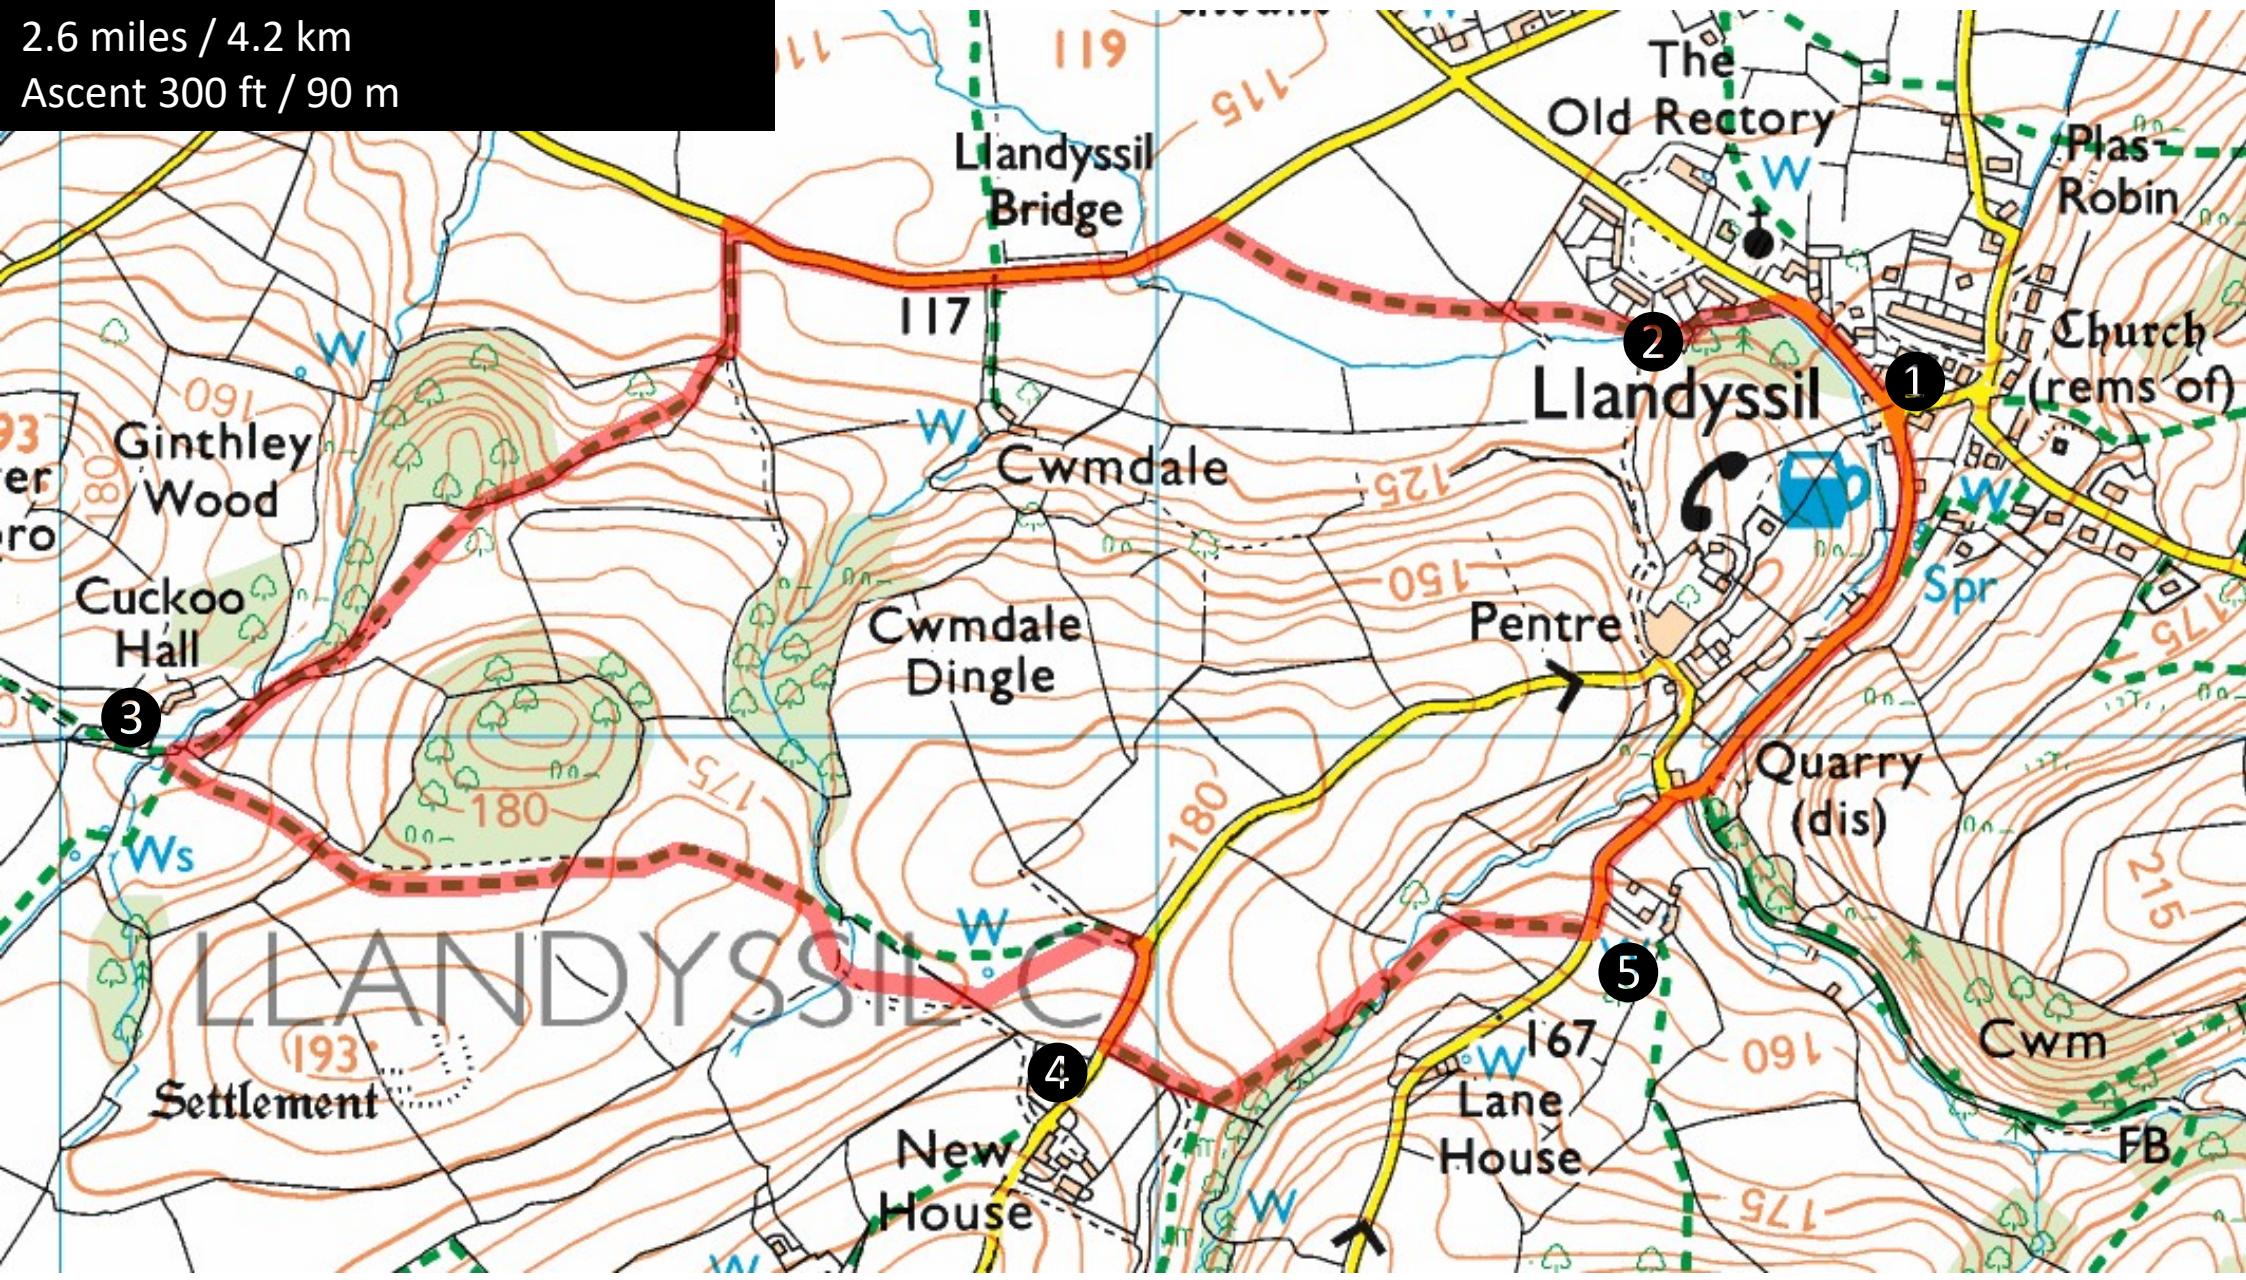

Cuckoo Hall – New House

2.6 miles / 4.2 km
Ascent 300 ft / 90 m

KEY

- ① Bus Shelter
- ② Playing Field
- ③ Cuckoo Hall
- ④ New House
- ⑤ Tan House